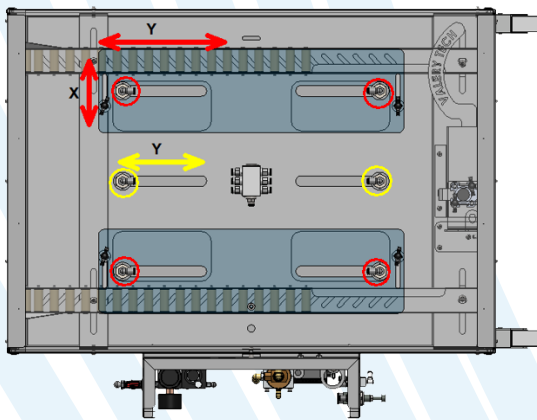

PNEU-CABIN SPRAYER MANUAL MONO ELITE

Ref TB.3.00 of 04/10/2023

TECHNICAL BROCHURE

Valery technologies

DESCRIPTION

Pneu-cabin spray manual MONO ELITE is the one of simplest manual cabinet of the Valery offer, it's though to administrate 1 spray vaccine. The device is the perfect choose for small and medium hatcheries that needs a machine easy to use, cheap and with an high quality of distribution.

All the parameter are adjustable using the command box on the front of the machine. On the front of the command box there is a mechanical counter that count the box vaccinated.

The device is equipped with 4 nozzles adjustable in x-y direction and 2 nozzles adjustable in y direction to fit with every box dimension.

The machine is also equipped with an adjustable piston to block the box until the end of dispensing

After few test on the machine, simulating a 'standard' condition, (18ml spray; 100chicks) the machine complete a full cycle of administration in about 5-7 seconds (including the operation of insert and take out the box).

Valery

technologies

SPECIFICATION

CAPACITY:	Up to 72'000 chicks per hour
WEIGHT:	27 Kg
DIMENSIONS (HxDxL):	118 x 52 x 81 cm
INCLUDED WITH THE MACHINE:	Basic spare parts kit 1 tank 10l of capacity Extra nozzle
MATERIALS:	Stainless steel Food grade plastic Rubber Polycarbonate