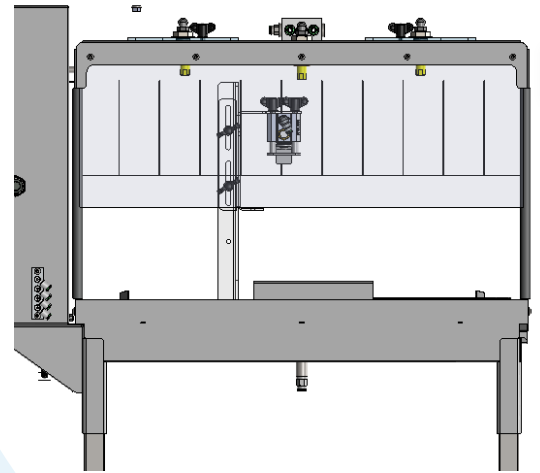

PNEU-CABIN SPRAYER MANUAL MONO ELITE

Ref TB.3.00 of 04/10/2023

TECHNICAL BROCHURE

Valery technologies

DESCRIPTION

Pneu-cabin spray manual MONO ELITE is the one of simplest manual cabinet of the Valery offer, it's though to administrate 1 spray vaccine. The device is the perfect choose for small and medium hatcheries that needs a machine easy to use, cheap and with an high quality of distribution.

All the parameter are adjustable using the command box on the front of the machine. On the front of the command box there is a mechanical counter that count the box vaccinated.

The device is equipped with 4 nozzles adjustable in x-y direction and 2 nozzles adjustable in y direction to fit with every box dimension.

The machine is also equipped with an adjustable piston to block the box until the end of dispensing

After few test on the machine, simulating a 'standard' condition, (18ml spray; 100chicks) the machine complete a full cycle of administration in about 5-7 seconds (including the operation of insert and take out the box).

Valery

technologies

SPECIFICATION

CAPACITY:	Up to 72'000 chicks per hour
WEIGHT:	27 Kg
DIMENSIONS (HxDxL):	118 x 52 x 81 cm
INCLUDED WITH THE MACHINE:	Basic spare parts kit 1 tank 10l of capacity Extra nozzle
MATERIALS:	Stainless steel Food grade plastic Rubber Polycarbonate