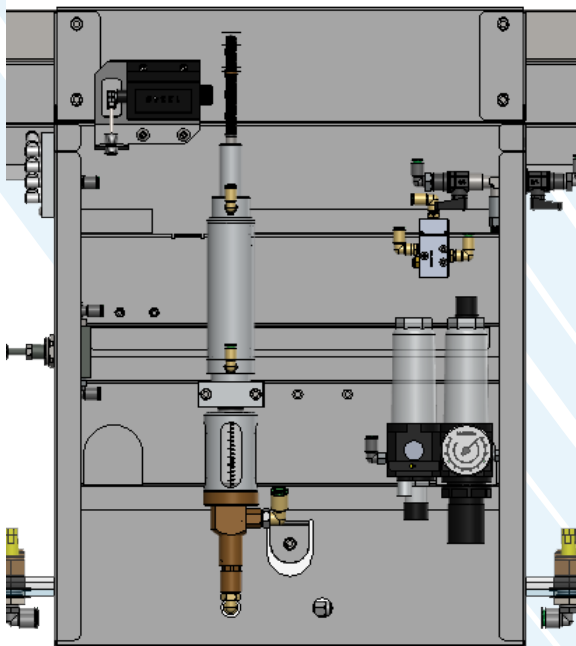

PNEU-CABIN SPRAYER MANUAL MONO ELITE

Ref TB.3.00 of 04/10/2023

TECHNICAL BROCHURE

Valery technologies

DESCRIPTION

Pneu-cabin spray manual MONO ELITE is the one of simplest manual cabinet of the Valery offer, it's though to administrate 1 spray vaccine. The device is the perfect choose for small and medium hatcheries that needs a machine easy to use, cheap and with an high quality of distribution.

All the parameter are adjustable using the command box on the front of the machine. On the front of the command box there is a mechanical counter that count the box vaccinated.

The device is equipped with 4 nozzles adjustable in x-y direction and 2 nozzles adjustable in y direction to fit with every box dimension.

The machine is also equipped with an adjustable piston to block the box until the end of dispensing

After few test on the machine, simulating a 'standard' condition, (18ml spray; 100chicks) the machine complete a full cycle of administration in about 5-7 seconds (including the operation of insert and take out the box).

Valery

technologies

SPECIFICATION

CAPACITY:	Up to 72'000 chicks per hour
WEIGHT:	27 Kg
DIMENSIONS (HxDxL):	118 x 52 x 81 cm
INCLUDED WITH THE MACHINE:	Basic spare parts kit 1 tank 10l of capacity Extra nozzle
MATERIALS:	Stainless steel Food grade plastic Rubber Polycarbonate