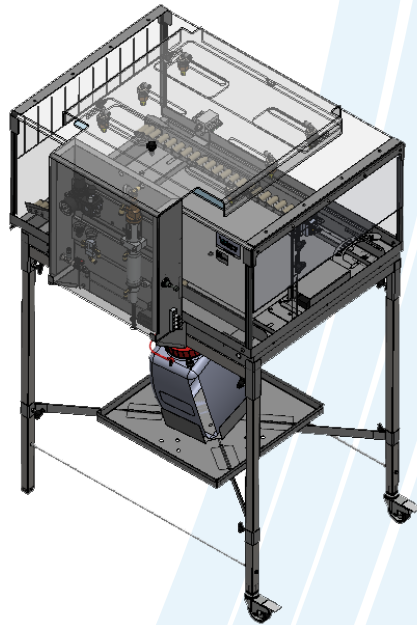

PNEU-CABIN SPRAYER MANUAL MONO ELITE

Ref TB.3.00 of 04/10/2023

TECHNICAL BROCHURE

Valery technologies

DESCRIPTION

Pneu-cabin spray manual MONO ELITE is the one of simplest manual cabinet of the Valery offer, it's though to administrate 1 spray vaccine. The device is the perfect choose for small and medium hatcheries that needs a machine easy to use, cheap and with an high quality of distribution.

All the parameter are adjustable using the command box on the front of the machine. On the front of the command box there is a mechanical counter that count the box vaccinated.

The device is equipped with 4 nozzles adjustable in x-y direction and 2 nozzles adjustable in y direction to fit with every box dimension.

The machine is also equipped with an adjustable piston to block the box until the end of dispensing

After few test on the machine, simulating a 'standard' condition, (18ml spray; 100chicks) the machine complete a full cycle of administration in about 5-7 seconds (including the operation of insert and take out the box).

Valery

technologies

SPECIFICATION

CAPACITY:	Up to 72'000 chicks per hour
WEIGHT:	27 Kg
DIMENSIONS (HxDxL):	118 x 52 x 81 cm
INCLUDED WITH THE MACHINE:	Basic spare parts kit 1 tank 10l of capacity Extra nozzle
MATERIALS:	Stainless steel Food grade plastic Rubber Polycarbonate